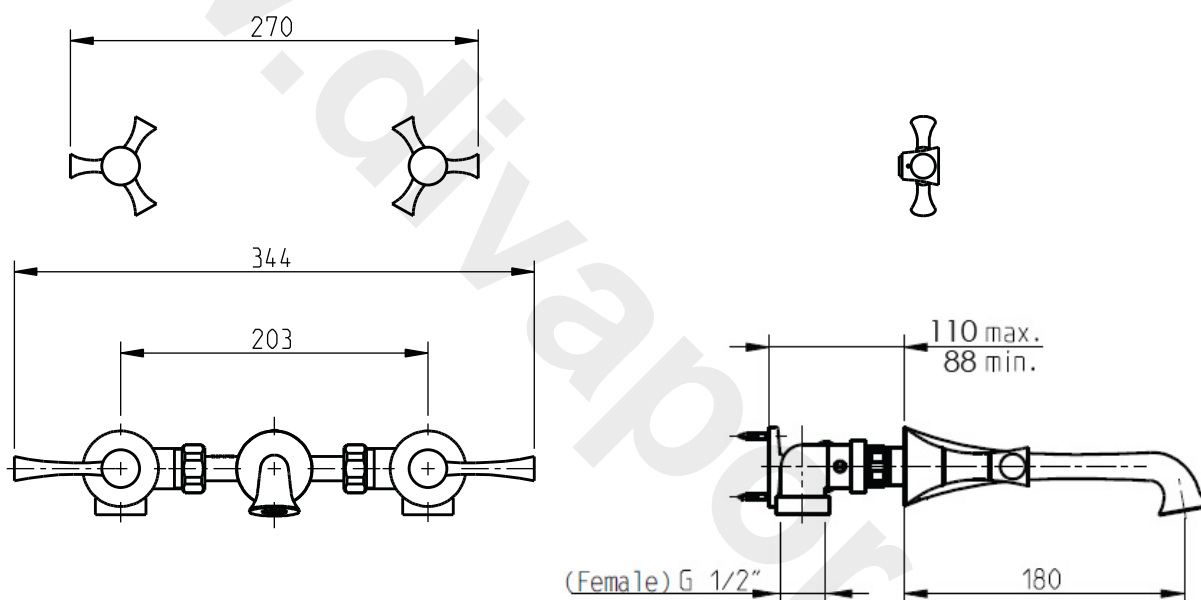

## Brookhaven L Spout

### Wall mounted lavatory mixer 3 holes

dimensions mm